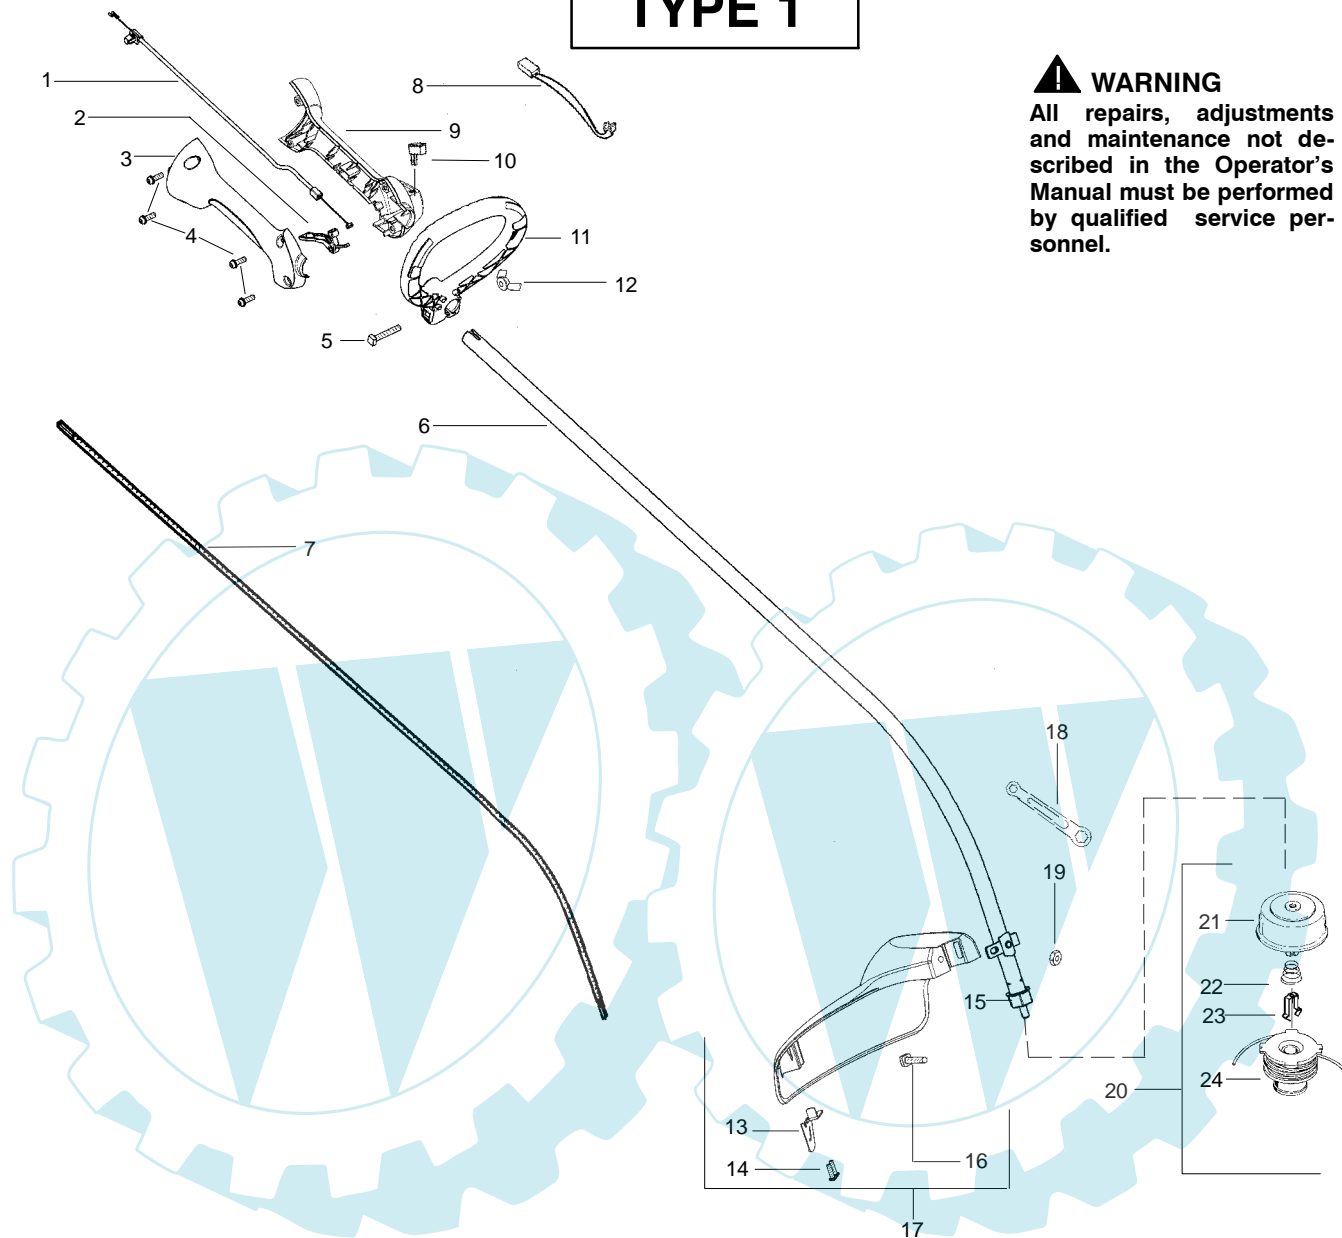

PARTS LIST NO. <b>530165478</b>		<b>McCULLOCH</b> PARTS LIST	MODEL(s) Trim Mac SL
DATE <b>4/19/05</b>	Replaces 3/14/05 - 530165478-01		NOTE: Illustration may differ from actual model due to design changes

TYPE 1

**⚠ WARNING**  
All repairs, adjustments and maintenance not described in the Operator's Manual must be performed by qualified service personnel.

Ref.	Part No.	Description	Ref.	Part No.	Description
1.	530057991	Assy - Throttle Cable	18.	530056401	Wrench
2.	530049107	Trigger	19.	530015197	Nut
3.	530057582	Throttle Hsg. (Right)	20.	530095846	Assy - TNG VI Cutting Head (Incl. 21 - 24)
4.	530015880	Screw - Throttle Hsg.	21.	530095776	Assy - Hub
5.	530015821	Bolt - Handle	22.	530053241	Spring - Compression
6.	530071961	Assy - Drive Shaft Hsg.	23.	530401957	Clip - Retainer - Head
7.	530095242	Shaft - Flex	24.	530095845	Assy - Spool w/Line
8.	530054183	Assy - Wire			Not Shown
9.	530059952	Throttle Hsg. (Left)	---		Operator Manual
10.	530069572	Kit - Switch	530166151		Scan
11.	530057587	Handle - Assist	530166152		Euro
12.	530016152	Wingnut	530166153		Euro III
13.	530052287	Line Limiter	530166154		Euro IV
14.	530015966	Screw - Line Limiter	530166155		Turkish
15.	530095563	Dust Cup	530150312		Decal - Shaft Warning
16.	530015820	Bolt			
17.	530071972	Kit - Shield Assy (Incl. 13,14,16,18,19)			

✓ = NEW PART NUMBER FOR THIS IPL    \* = REFER TO THE SERVICE REFERENCE INDICATED FOR MORE INFORMATION. (LOCATED AT END OF IPL)

PARTS LIST NO. <b>530165478</b>		<b>McCULLOCH. PARTS LIST</b>	MODEL(s) <b>Trim Mac SL</b>
DATE <b>4/19/05</b>	Replaces 3/14/05 - 530165478-01		NOTE: Illustration may differ from actual model due to design changes

✓ = NEW PART NUMBER FOR THIS IPL      \* = REFER TO THE SERVICE REFERENCE INDICATED FOR MORE INFORMATION. (LOCATED AT END OF IPL)