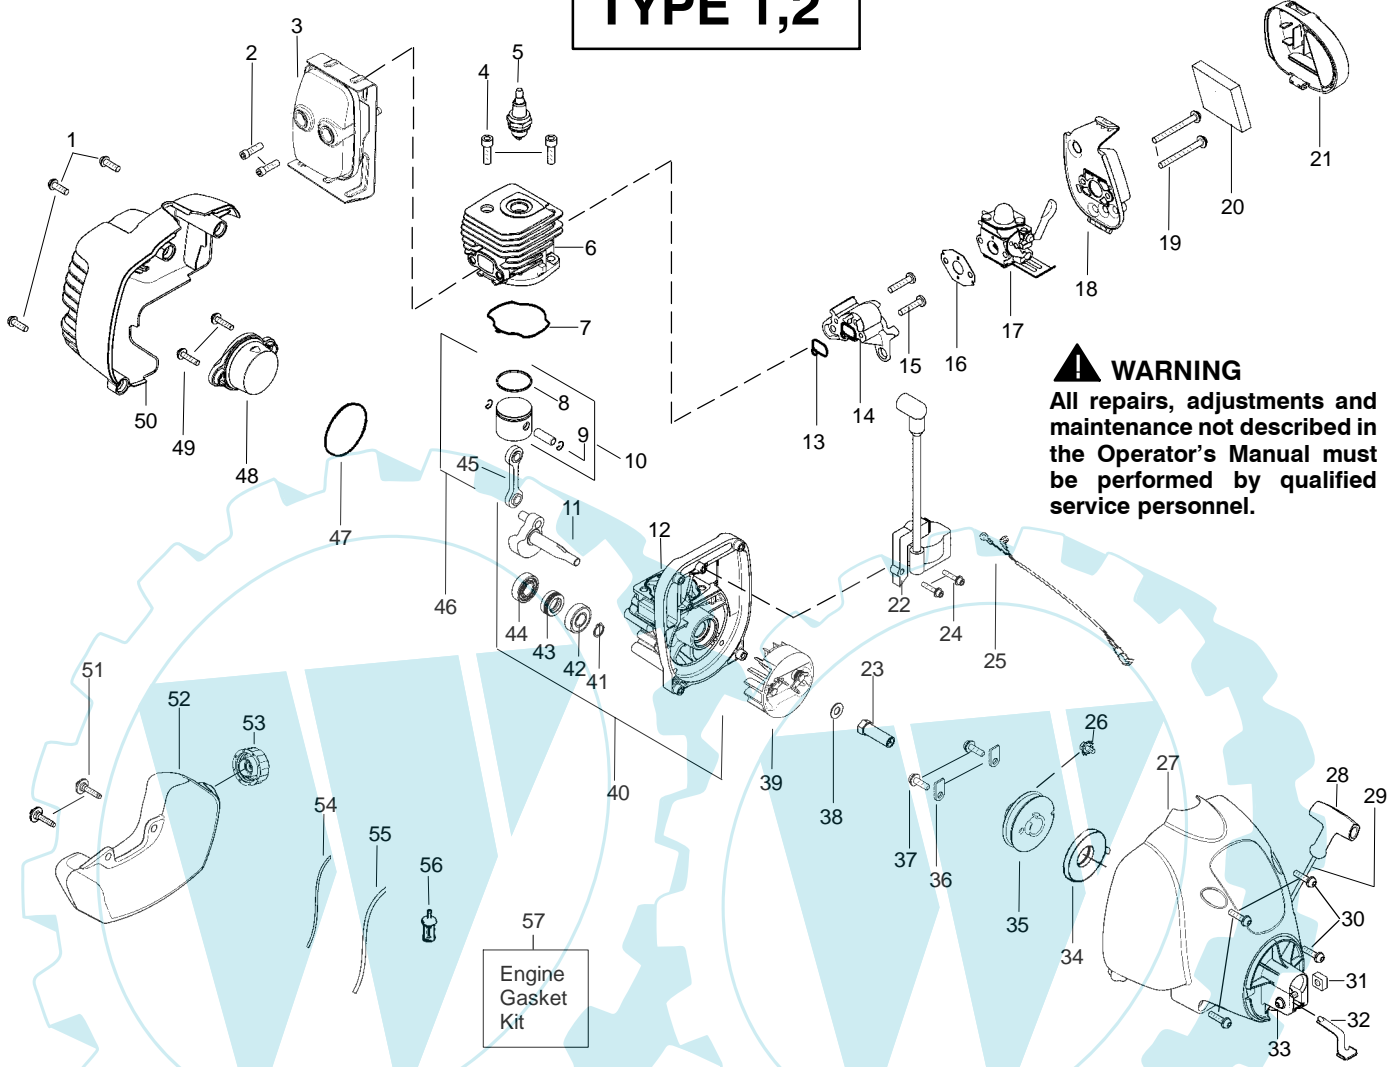

PARTS LIST NO. 530165478		McCULLOCH. PARTS LIST	MODEL(s) Trim Mac SL	
DATE 4/19/05	Replaces 3/14/05 - 530165478-01		NOTE: Illustration may differ from actual model due to design changes	PAGE NO. 3

TYPE 1,2

WARNING
All repairs, adjustments and maintenance not described in the Operator's Manual must be performed by qualified service personnel.

Ref.	Part No.	Description	Ref.	Part No.	Description	Ref.	Part No.	Description
1.	530015880	Screw	21.	530057584	Cover-Air Box	45.	530069945	Assy-Connecting Rod
2.	530058982	Bolt-Muffler	22.	545024901	Ignition Module	46.	530071785	Kit-Piston/Rod Assy
3.	530059825	Assy-Muffler/Shield (Incl. 2)	23.	530038604	Coupling-Drive			(Incl. 10 & 45)
4.	530015953	Screw-Cylinder	24.	530016357	Screw	47.	530071750	O-Ring-C'case (kit)
5.	952030249	Spark Plug (RCJ 6Y)	25.	530049018	Assy-Wire Harness	48.	530057954	Assy-Plug (incl.47)
6.	530012541	Cylinder	26.	530016392	Screw	49.	530016386	Screw
7.	530071750	Seal-Cylinder (kit)	27.	545010601	Assy.-Fan Hsg	50.	530016001	Shroud-Rear
8.	530055120	Piston Ring	28.	530027569	Handle-Starter	51.	530016431	Retainer-Tank
9.	530015162	Retainer-Piston Pin	29.	530071767	Kit - Rope	52.	530058712	Assy-Fuel Tank (incl.
10.	530071833	Kit - Piston (Incl. 8, 9)	30.	530015810	Screw			filter, lines & fuel cap)
11.	530057829	Assy-Crankshaft	31.	530016124	Nut	53.	530014347	Assy-Fuel Cap
12.	530012582	Assy-Crankcase (Incl. 42-44)	32.	530057588	Clip-Spring	54.	530069247	Kit-Fuel Line (Small)
13.	530071750	Seal-Cyl/Carb.(kit)	33.	530016430	Screw	55.	530069216	Kit-Fuel Line (Large)
14.	530057547	Adapter-Carb.	34.	530042085	Spring-Starter	56.	530095646	Assy-Fuel Pickup
15.	530016309	Screw	35.	530071786	Kit-Pulley-Starter	57.	530071750	Kit-Engine Gasket (Incl. 7,13,16,47)
16.	530071750	Gasket-Carb. (kit)	36.	530027523	Retainer-Pulley			
17.	530071822	Kit-Carb.(C1U-W24)	37.	530015775	Screw			
(Note: Repair kits are not available for this carburetor)			38.	530015828	Washer-Flat			
18.	530059267	Air Box	39.	545005101	Assy-Flywheel			
19.	530016429	Screw	40.	530071768	Assy-C'case/C'shaft (Incl. 11,12,41)			
20.	530057781	Foam-Air Filter	41.	530015941	Retain. Ring-C'shaft			
			42.	530055728	Outer Bearing			
			43.	530019264	Seal			
			44.	530032125	Inner Bearing			

✓ = NEW PART NUMBER FOR THIS IPL   * = REFER TO THE SERVICE REFERENCE INDICATED FOR MORE INFORMATION. (LOCATED AT END OF IPL)